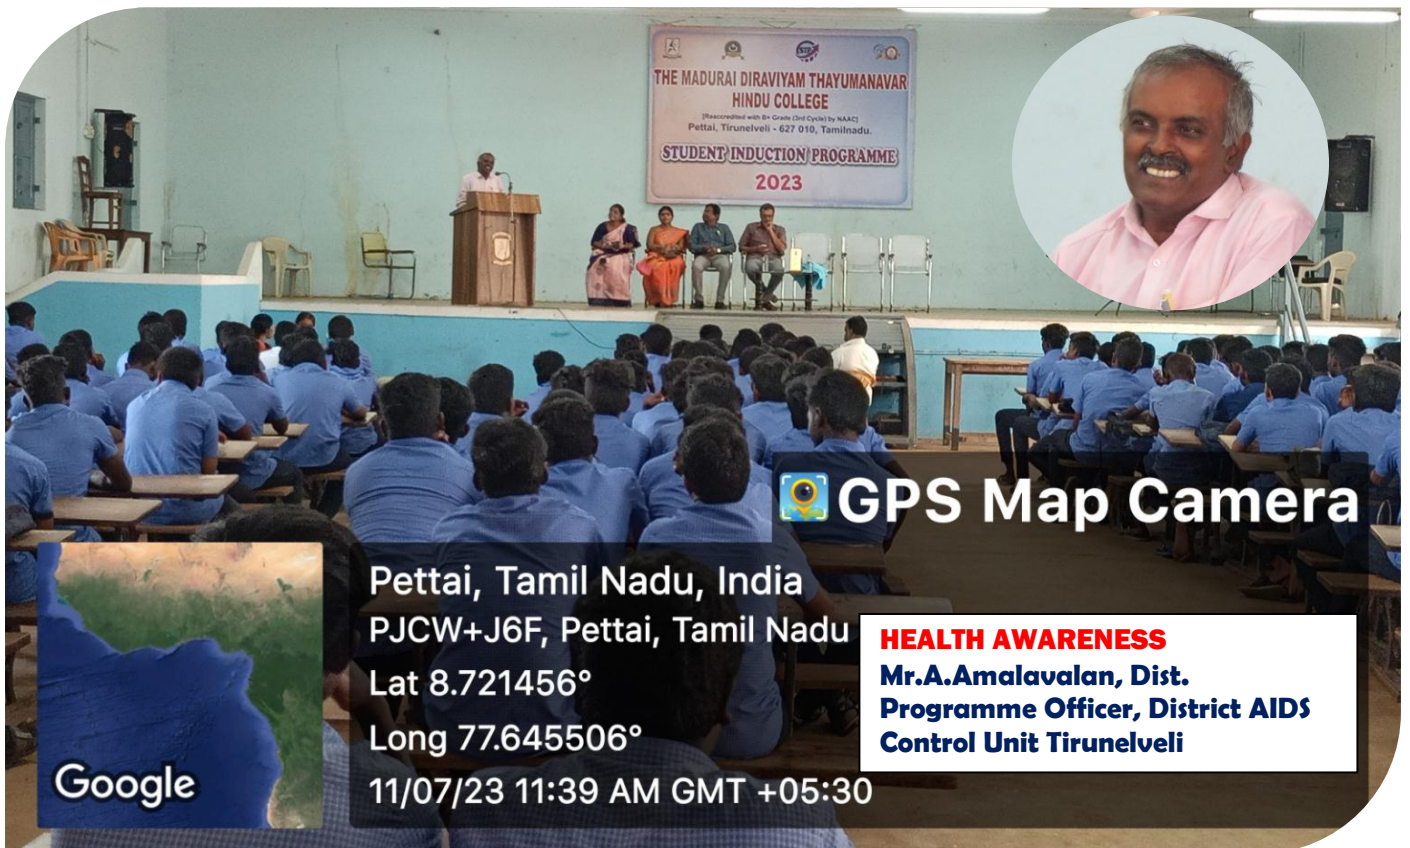

GPS Map Camera

Pettai, Tamil Nadu, India
PJCW+J6F, Pettai, Tamil Nadu
Lat 8.721456°
Long 77.645506°
11/07/23 11:39 AM GMT +05:30

HEALTH AWARENESS
Mr.A.Amalavalan, Dist.
Programme Officer, District AIDS
Control Unit Tirunelveli

Google