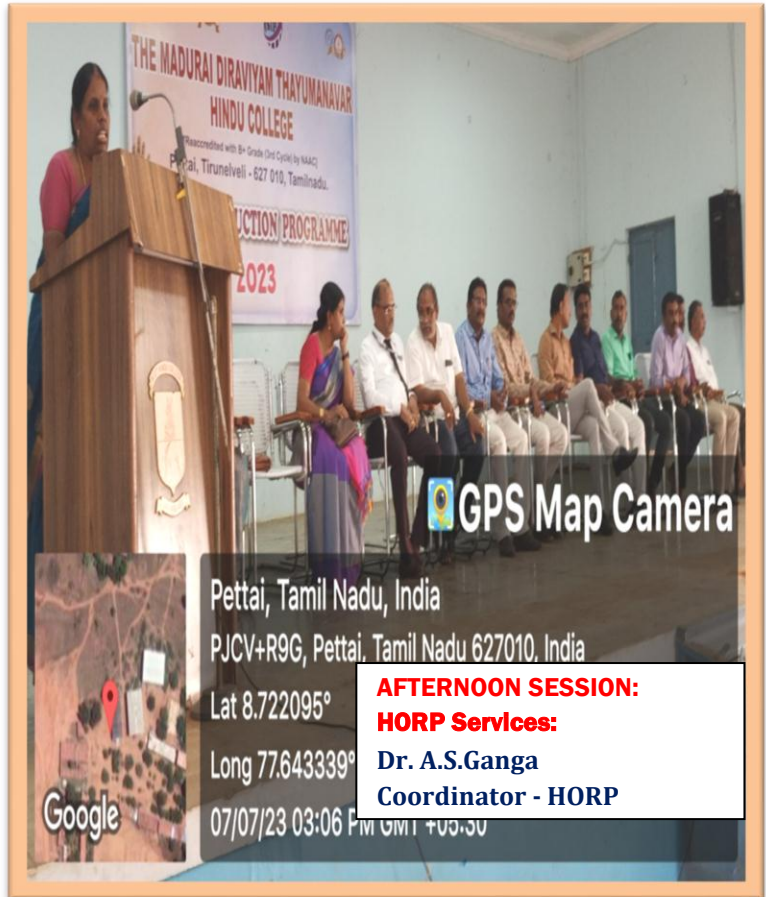

**AFTERNOON SESSION:
HARP Services:
Dr. A.S.Ganga
Coordinator - HARP**

GPS Map Camera
Pettai, Tamil Nadu, India
PJCv+R9G, Pettai, Tamil Nadu 627010, India
Lat 8.722095°
Long 77.643339°
07/07/23 03:06 PM GMT +05:30